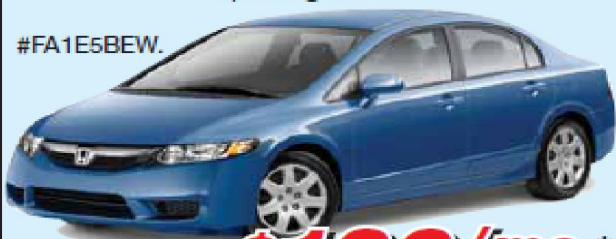

2010 HONDA FIT SPORT

5-door, auto., PW, PL, 1.5 L, i-VTEC 4 cyl engine, security system with remote entry, 16" alloy wheels, front & side curtain airbags.

#GE8H4AEW.

\$149/mo.*

2011 HONDA CIVIC LX

SDN, auto., PW, PL, security system with remote entry, 160 watt am/fm CD audio with 6 speakers, front & side curtain airbags, all seasons mats & splash guards.

#FA1E5BEW.

\$169/mo.*

*36 mo. lease, 12K per year, excludes tax, title, license and dealer fees. \$0 Down. W.A.C.

2011 HONDA ACCORD SE

Heated Front Seats, Leather Trimmed Seats, PW, PL, 2.4 L 16V DOHC, 16V i-VTEC 4 cyl engine, 10 way power seats (driver).