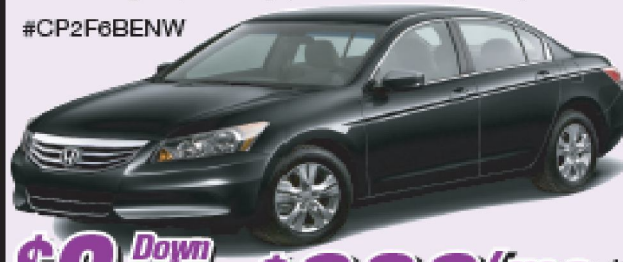

$0 Down & Due at Signing **$269/mo.***

2010 HONDA CIVIC HYBRID

Sedan, CVT, 1.3 L i-VTEC 4 cyl engine with Integrated Motor Assist, PW, PL, cruise control, automatic climate control, leather trimmed heated seats, front and side curtain airbags, security system, alloy wheels, 4-wheel disc brakes with ABS.

#FA3F2AEW